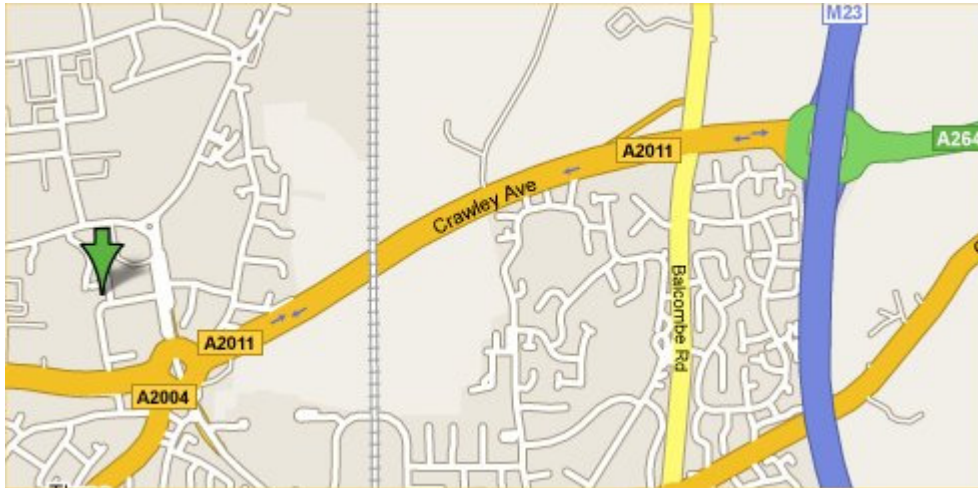

Powerlase Photonics Ltd: Directions

By road

From the M23 exit at Junction 10

Turn west on the Crawley town approach road (A2011)

At the first roundabout take the fourth exit, but watch for and take the small slip road at the left side of the exit

Napier Way is the first road on the left

Powerlase Photonics Ltd is situated in the Link 10 complex of buildings on the right hand side.

The main entrance is located at the front of the building.

By rail

Option 1: Take a taxi from Gatwick railway station (approximately 10 minutes)

Option 2: Take a taxi from Three Bridges railway station (approximately 2 minutes)

Option 3: Walk from Three Bridges railway station for 15–20 minutes along Hazelwick Avenue and around the roundabout.